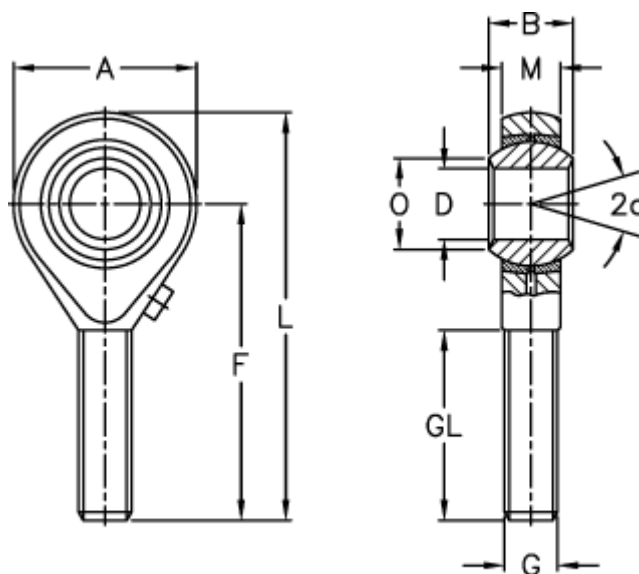

Article number: 54300908

Description: LDK Rod end POS 8

Measures

A	= 22	L	= 53
a (degrees)	= 14	M	= 9.00
B	= 12	O	= 10.30
D	= 8	Static load C0 (kN)	= 13.1
Dynamic load C (kN)	= 5.4	Weight (g)	= 32
F	= 42		
g	= M8		
GL	= 25		